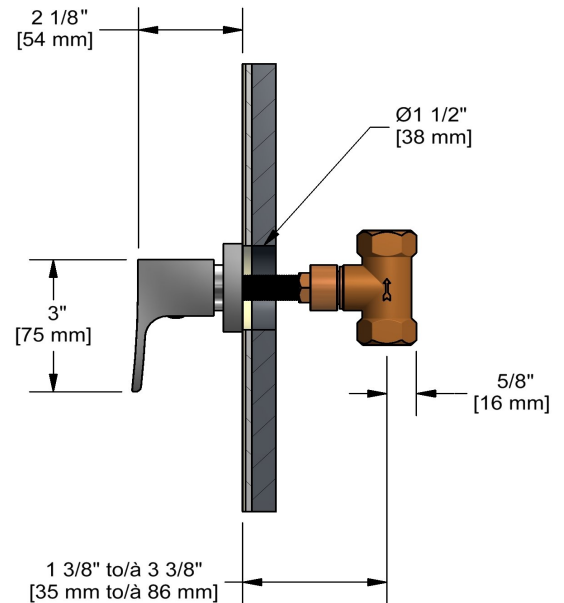

## Descriptions

- 1/2" inlet female NPT
- 1/2" ceramic cartridge

## Certifications

- CSA B125.1
- ASME A112.18.1
- CMR248 Approval

1/2" shut-off valve  
**ZOTQ20**

cUPC®

Sizes, models and finishes may differ from those presented.